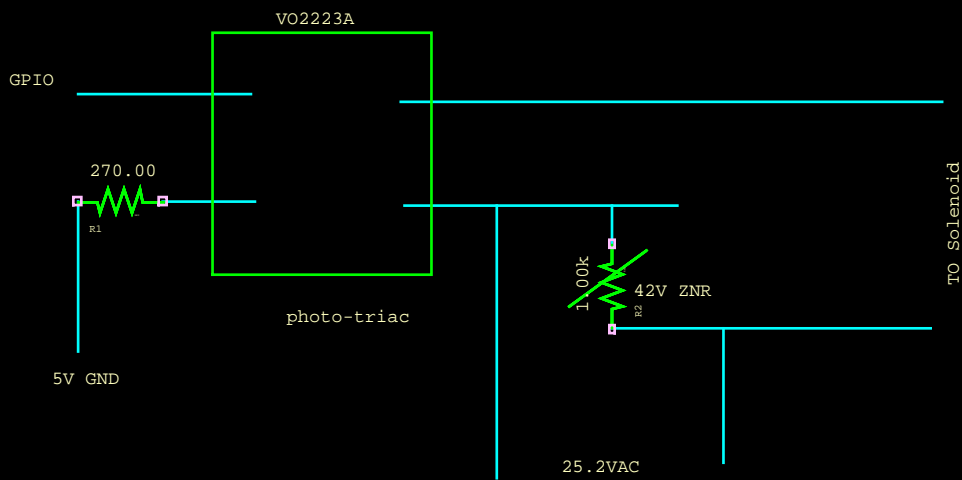

X8 6 on bottom proto
2 on top proto

IrrDrv

Stabie-Soft

Author: stabie

Last Mod: stabie

Modified: 03/08/2016 20:39:47

Distilled: 03/08/2016 20:39:49